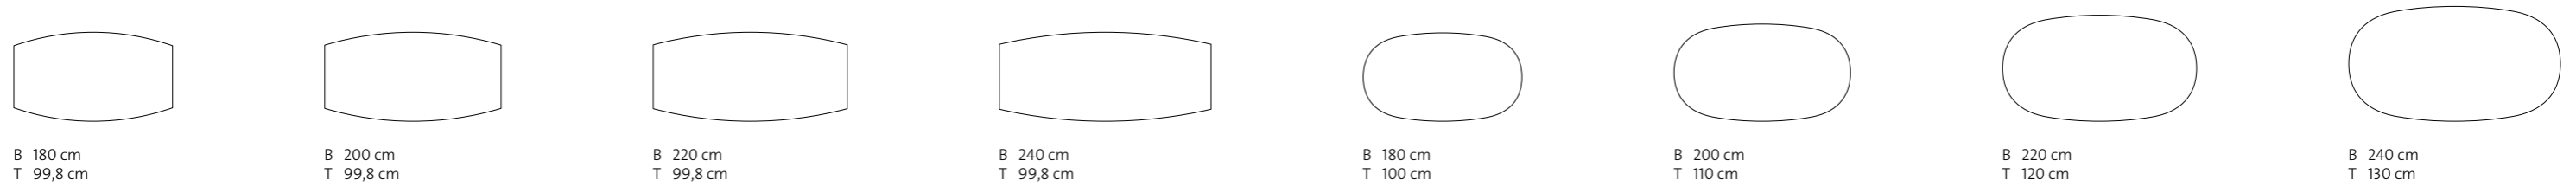

Besprechungstische *Meeting Tables*