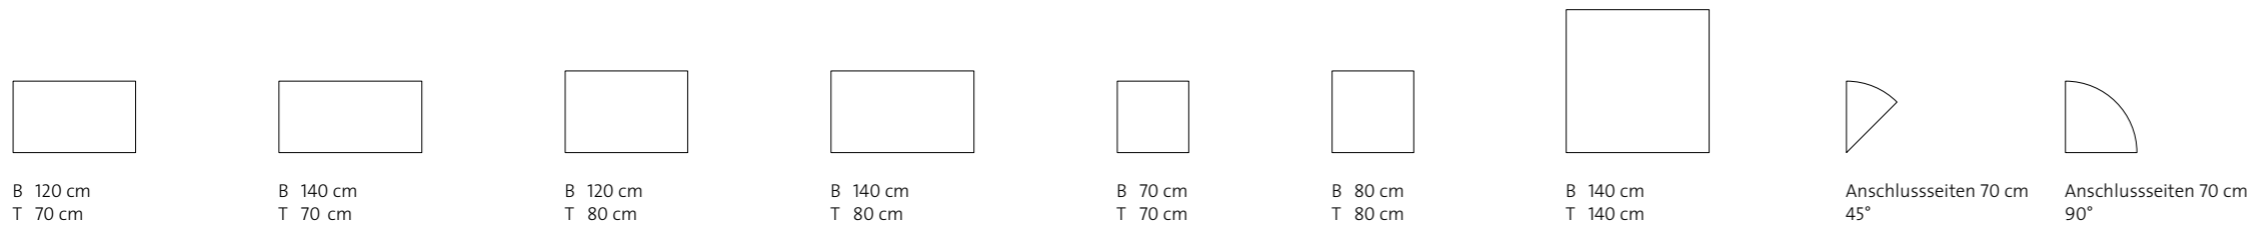

Anbauplatten und Verbindungselemente *Attachable sections and connecting elements*