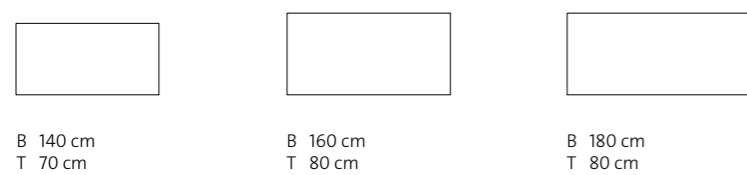

LET`S TALK "FLIP"
Arbeits-tische *Desktops*