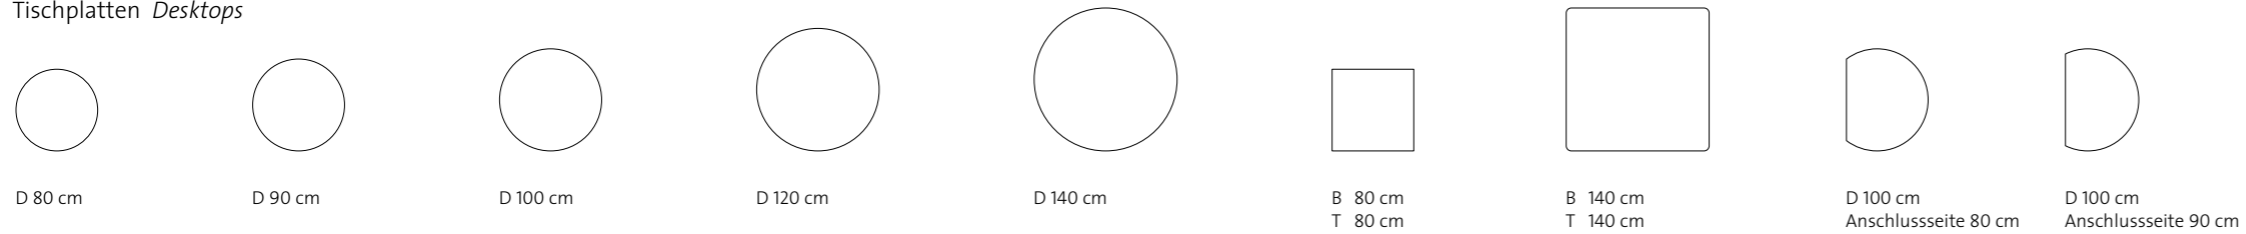

LET`S TALK "ROUND"
Tischplatten *Desktops*