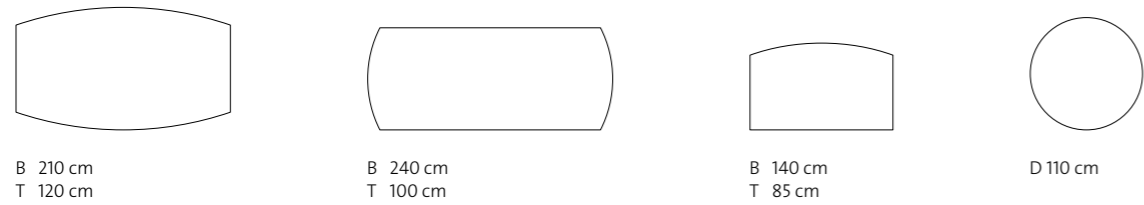

LET`S TALK "F45"
Arbeits-tische *Desktops*