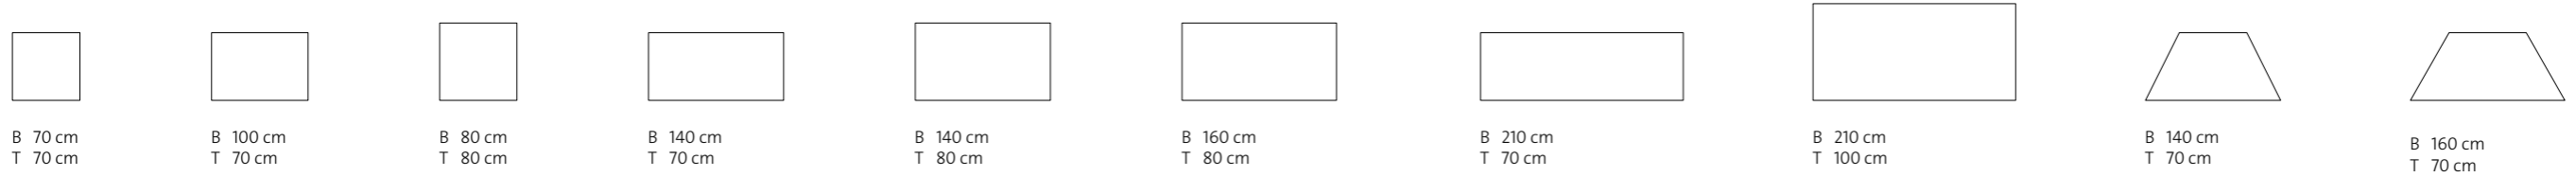

LET`S TALK "F45"
Arbeits-tische *Desktops*