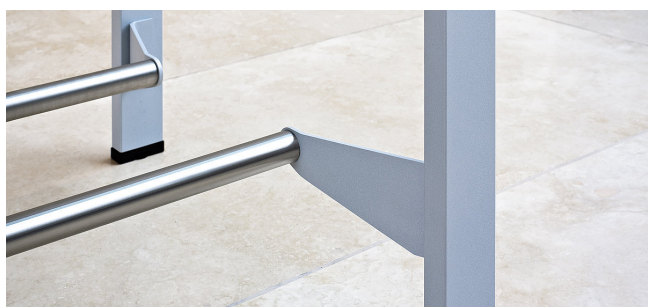

VARIO ICON Bistro counter-height table

The VARIO ICON Bistro standing table is suitable for working while standing, in the cafeteria or in the central zone.

The ICON Bistro standing table can also be used as a reception counter, for effective short conferences or informal meetings. Thanks to its clear and timeless design, it blends unobtrusively into any environment and impresses with its clear architectural character. For increased comfort when standing, there is a footrest.

90° corner

Awards

In 2004 VARIO ICON was awarded the red dot for outstanding product design.

Design: Prof. Klaus Michel (2003)

Equipment

seemingly floating table top

height-fixed frame

footrest