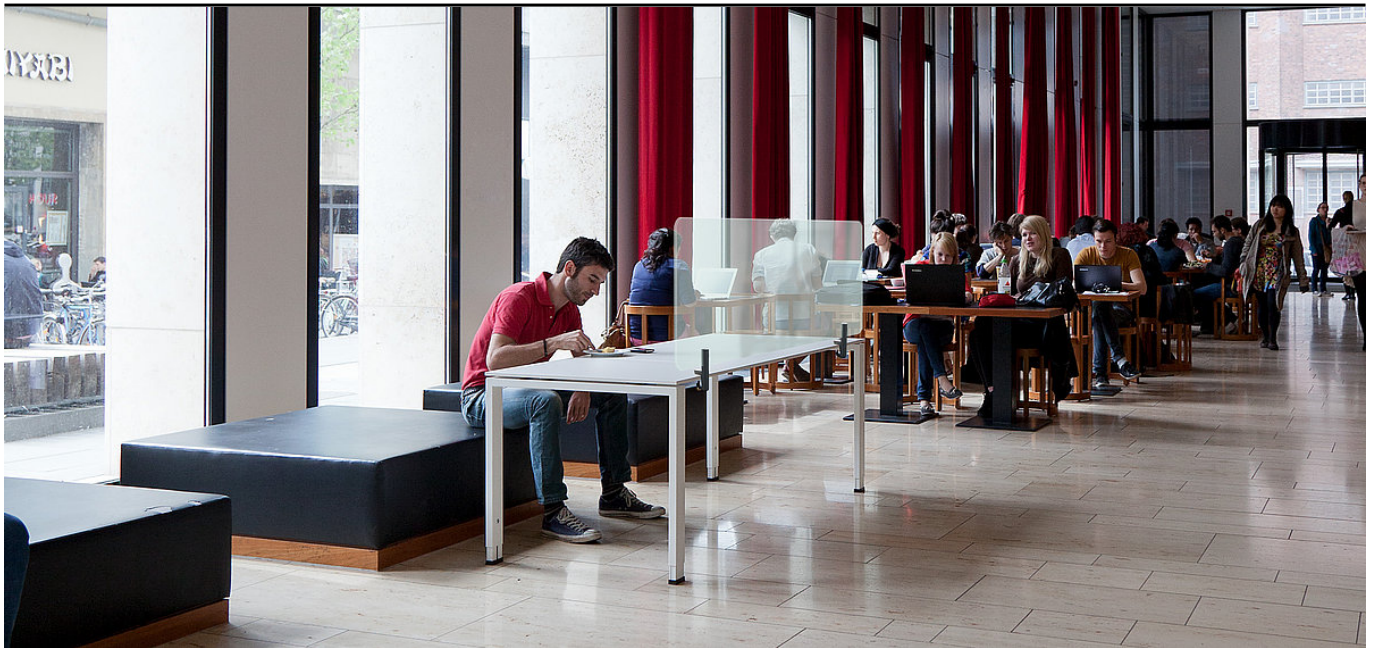

VARIO Universal Privacy Screen

Delimit work areas, protect employees, retrofit tables!

With the newly developed universal adapter, all table tops in the thickness of 13 - 35 mm can be retrofitted with protective walls. VARIO offers 2 design variants:

Protective wall made of melamine-coated chipboard,

13 mm thick, stable and washable, 90° corners and edged all around.

Surface: Uni decor and wood decor

widths 600 / 800 / 1000 / 1200 / 1400 / 1600 / 1800 mm