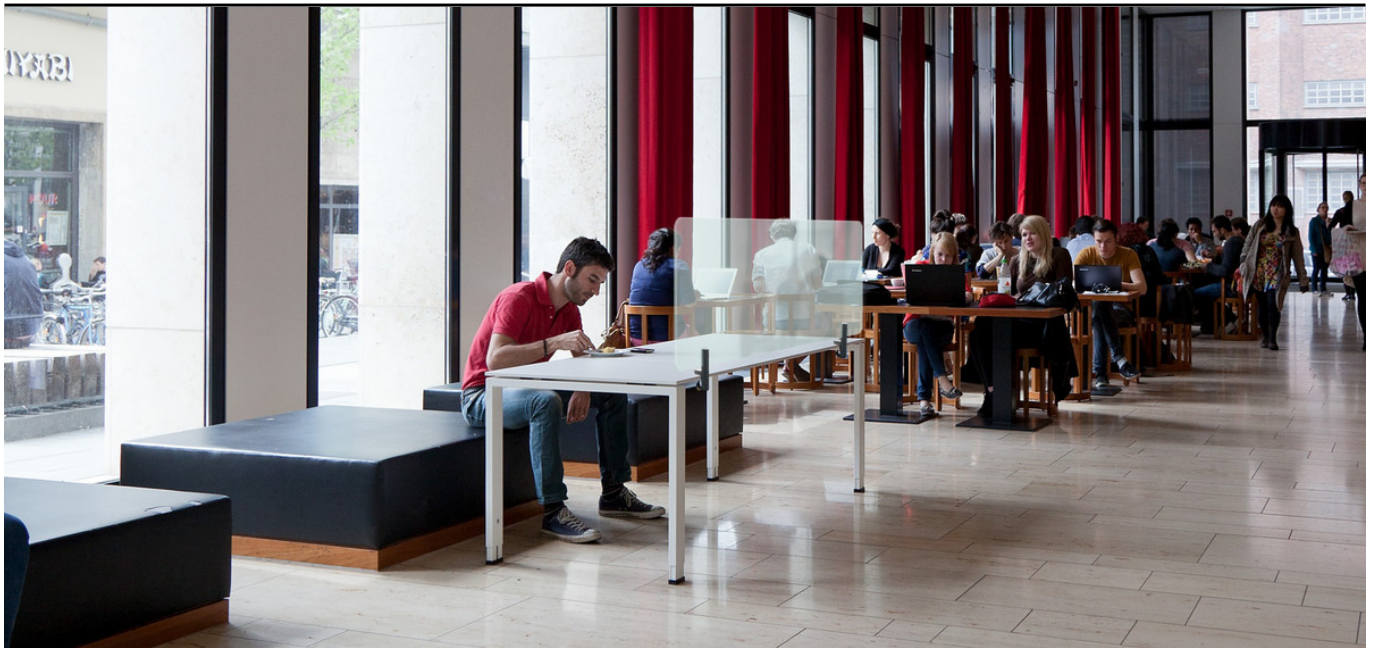

# VARIO Universal Privacy Screen

Delimit work areas, protect employees, retrofit tables!

With the newly developed universal adapter, all table tops in the thickness of 13 - 35 mm can be retrofitted with protective walls. VARIO offers 3 design variants:

**Protective wall made of melamine-coated chipboard**, 13 mm thick, stable and washable, 90° corners and edged all around.

Surface: Uni decor and wood decor  
widths 600 / 800 / 1000 / 1200 / 1400 / 1600 / 1800 mm  
heights 400 / 500 / 600 / 700 mm  
Delivery time 2 weeks