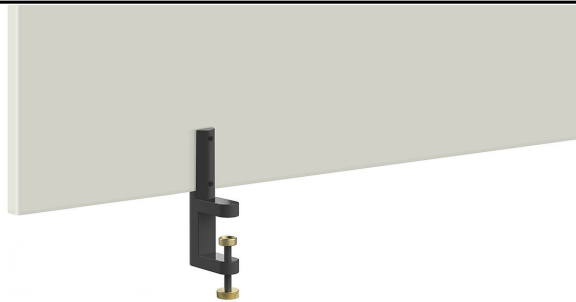

Adapter with melamine coated chipboard