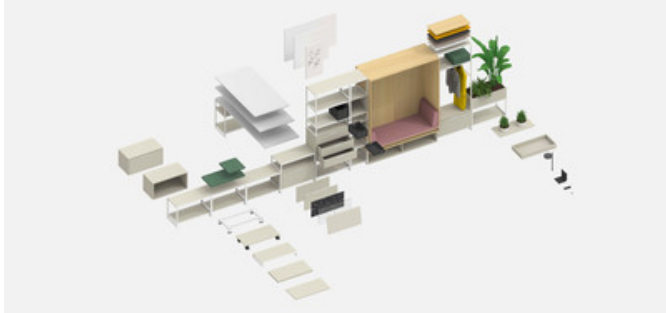

Product family

The System: M1