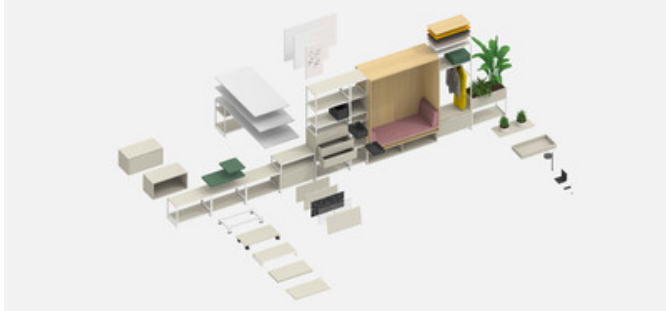

Product family

Das System: M1