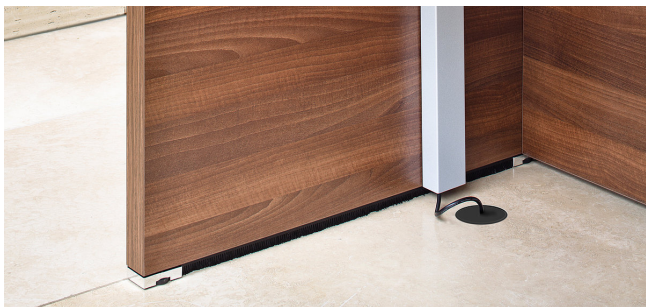

# Equipment

angled shelf

brush closure on bottom

sliding panel

50 mm side and back walls

vertical cable duct, magnetic

cable chain

CPU-holder