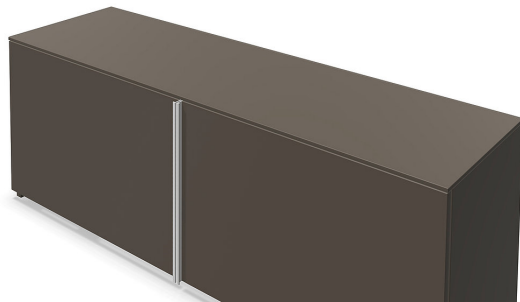

handle bar vertical