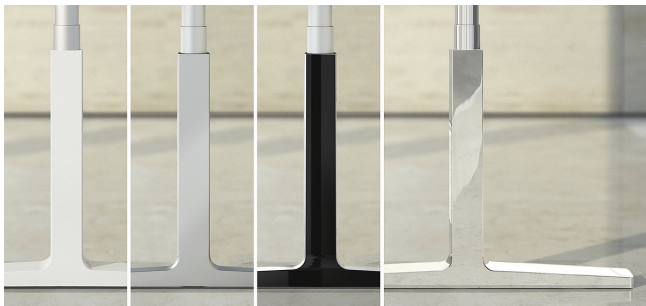

Equipment

T foot

C foot

frame colours

connecting element

height scale

height control standard

height control with memory function