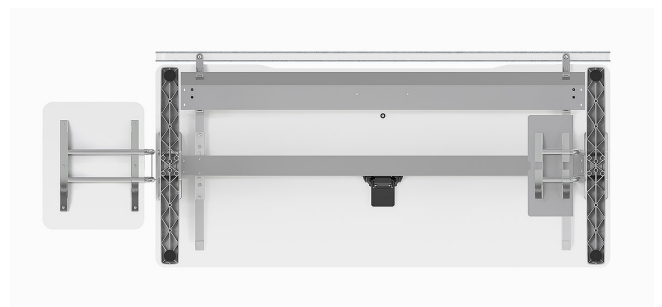

Dimensions of the trailer

Width 1830 mm

Depth 465 mm

Height 500 mm

Table heights VARIO CHANGE

650 - 1250 mm (with electromotive height adjustment)

650 - 890 mm (with grid adjustment)

Variants

Equipment

T foot

C foot

frame colours

connecting element

height scale

height control standard

height control with memory function